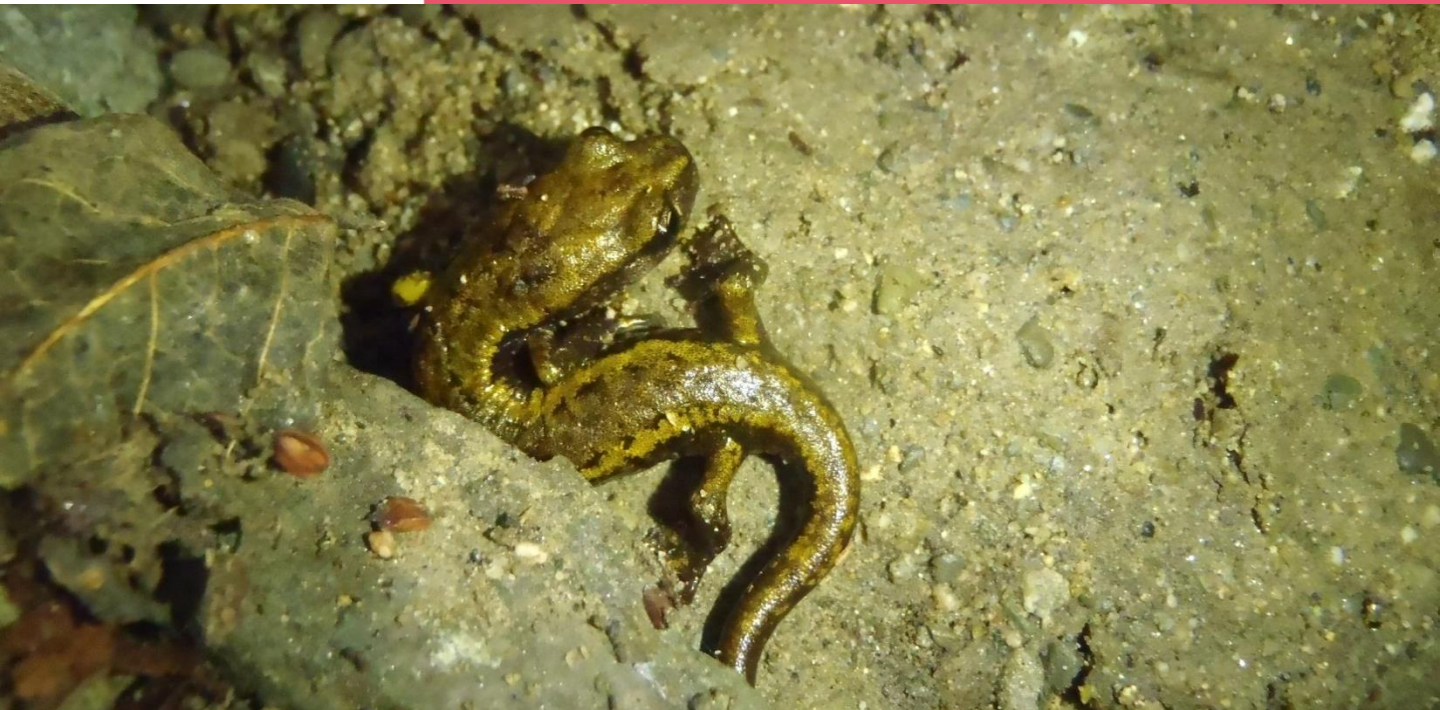

NEW PROPOSAL:
Citizen Science initiatives 2024

MIDDLE
SCHOOL
STUDENTS

HIGH
SCHOOL
STUDENTS

COLLEGE and
MASTER
STUDENTS

ECOTOURISTS

TEAM BUILDING &
COMRADESHIP
INITIATIVES

...from all over the world!

Do you ever think about a new kind of outdoor activity?

What about a **SCIENTIFIC TOURISM EXPERIENCE** deep in the gorgeous Tuscany landscapes?

Join the ERSE team in performing actual *scientific projects* along the Protected Areas of North-western Tuscany, together with authentic biologists and ecologists.